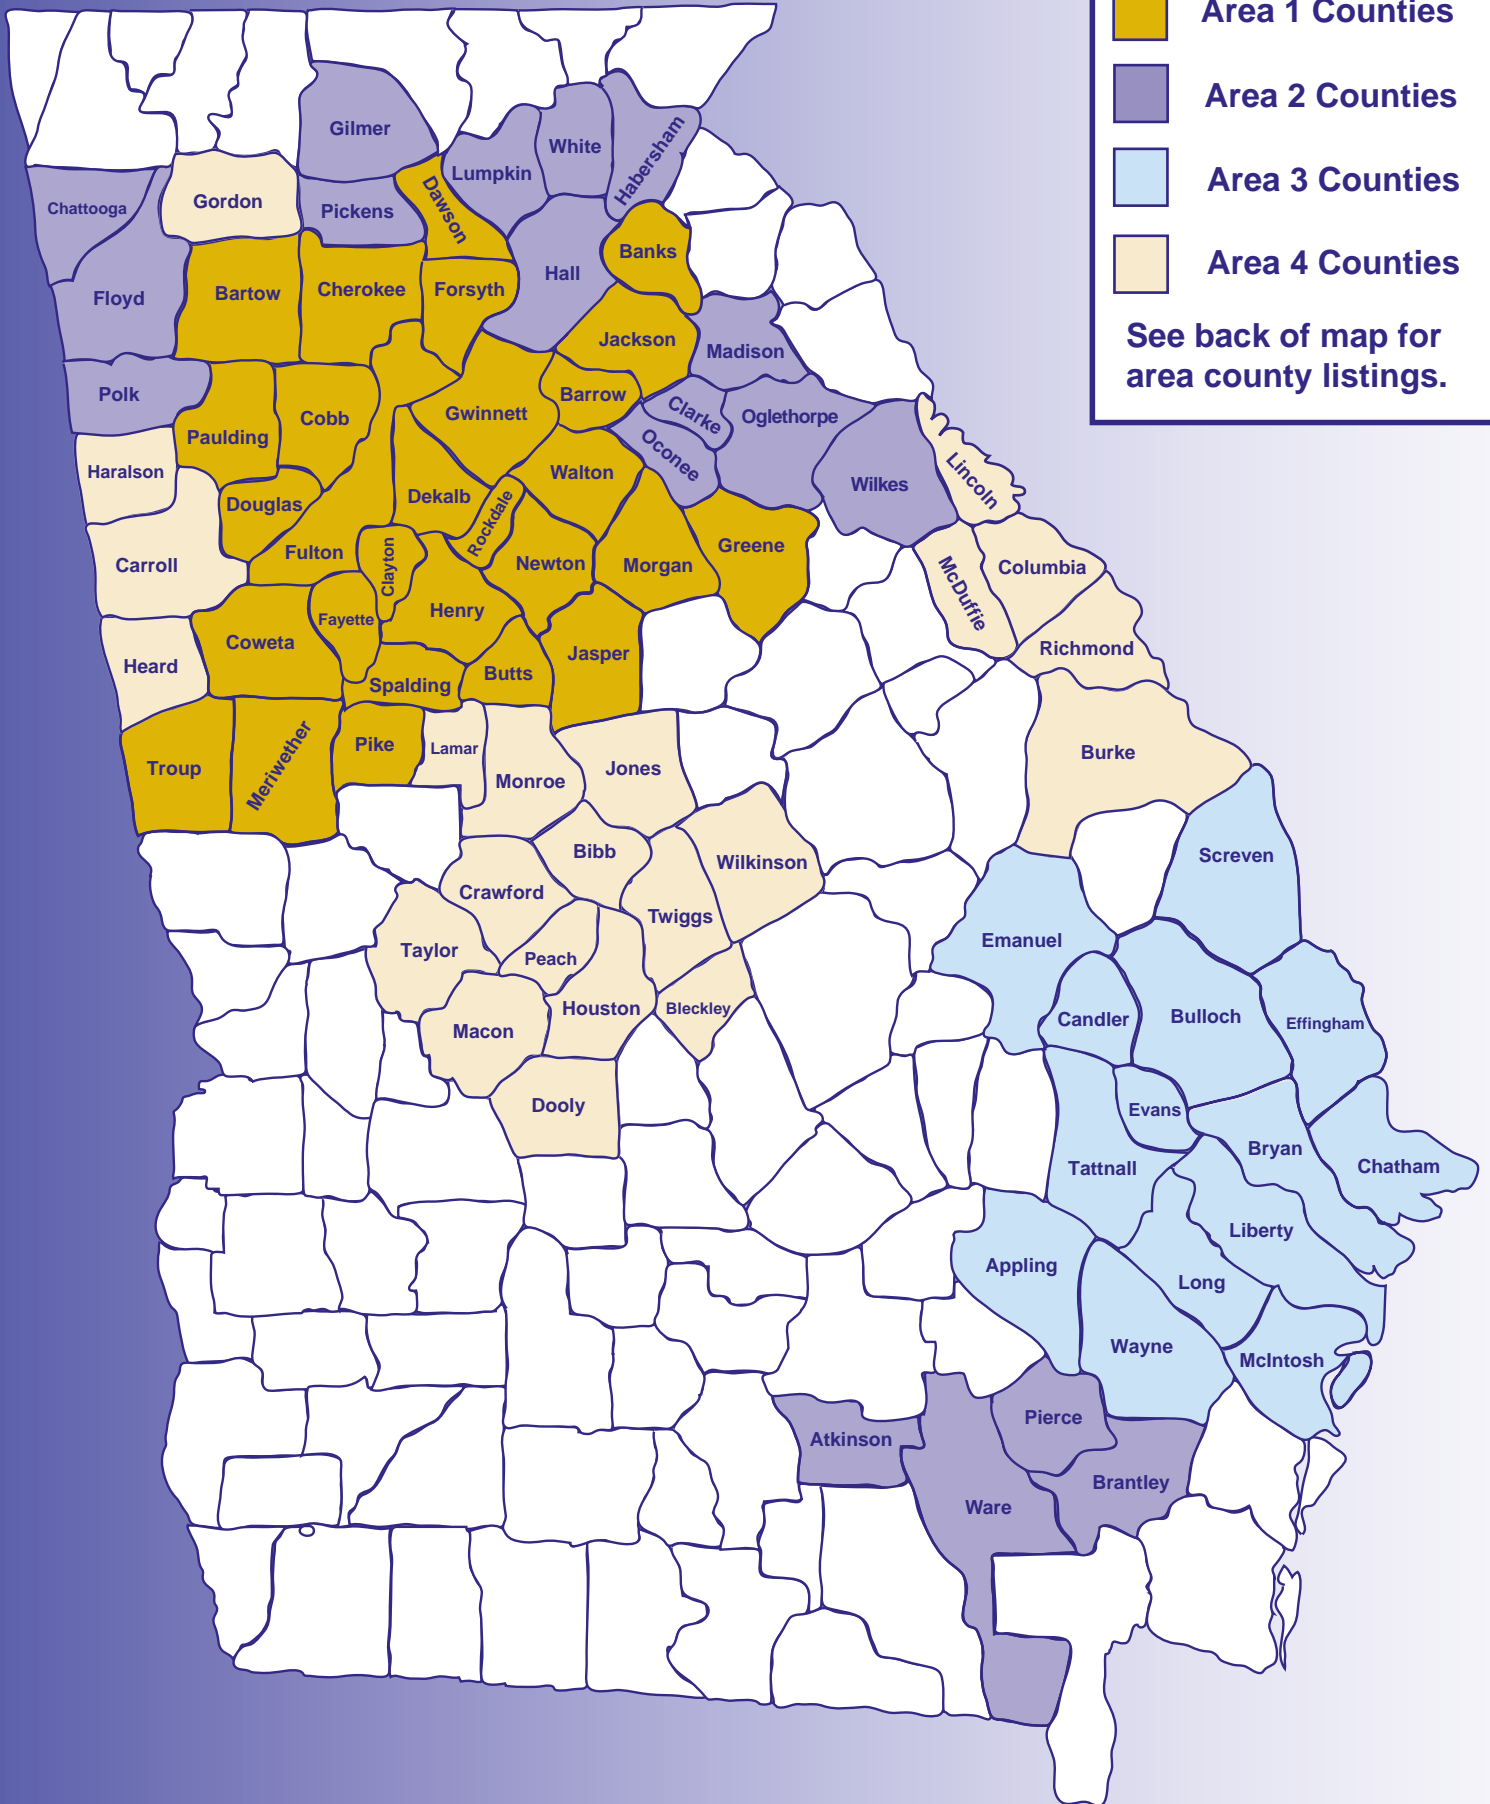

# CoventryOne<sup>®</sup> Service Area

See back of map for  
area county listings.

# CoventryOne<sup>®</sup> Service Area

**Area 1:**  
Banks  
Barrow  
Bartow  
Butts  
Cherokee  
Clayton  
Cobb  
Coweta  
Dawson  
DeKalb  
Douglas  
Fayette  
Forsyth  
Fulton  
Greene  
Gwinnett  
Henry  
Jackson  
Jasper  
Meriwether  
Morgan  
Newton  
Paulding  
Pike  
Rockdale  
Spalding  
Troup  
Walton

**Area 2:**  
Atkinson  
Brantley  
Chattooga  
Clarke  
Floyd  
Gilmer  
Habersham  
Hall  
Lumpkin  
Madison  
Oconee  
Oglethorpe  
Pickens  
Pierce  
Polk  
Ware  
White  
Wilkes

**Area 3:**  
Appling  
Bryan  
Bulloch  
Candler  
Chatham  
Effingham  
Emanuel  
Evans  
Liberty  
Long  
McIntosh  
Screven  
Wayne

**Area 4:**  
Bibb  
Bleckley  
Burke  
Carroll  
Columbia  
Crawford  
Dooly  
Gordon  
Haralson  
Heard  
Houston  
Jones  
Lamar  
Lincoln  
Macon  
McDuffie  
Monroe  
Peach  
Richmond  
Taylor  
Twiggs  
Wilkinson